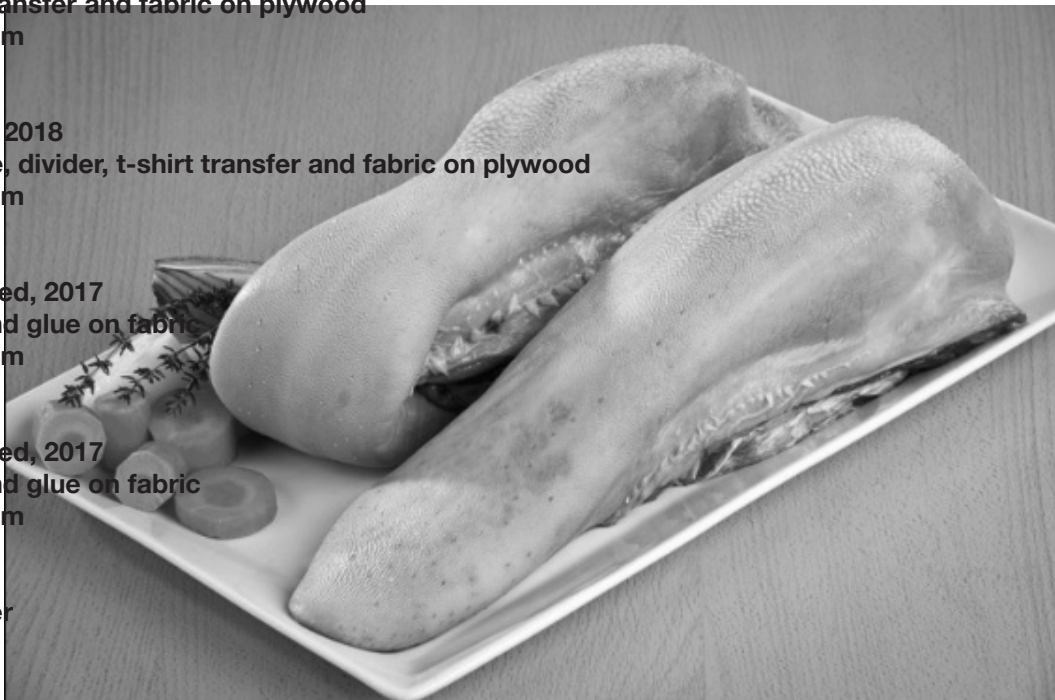

CV
Untitled, 2018
Biro pen, gouache and fabric on plywood
50 x 40 cm

ML
Doesn't want to keep his mouth clean, 2017 - 2018
Paper and glue on fabric
199 x 107 cm

CV
Untitled, 2017
T-shirt transfer and fabric on plywood
50 x 40 cm

CV
Untitled, 2018
Gouache, divider, t-shirt transfer and fabric on plywood
35 x 28 cm

ML
To be titled, 2017
Paper and glue on fabric
90 x 70 cm

ML
To be titled, 2017
Paper and glue on fabric
90 x 70 cm

JS
A2 Poster

With warm thanks to the artists and dépendance, Brussels.